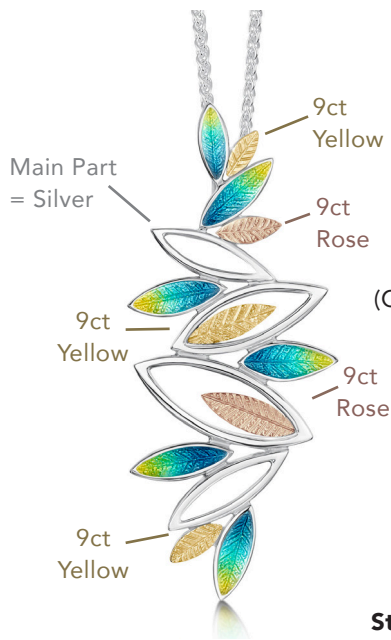

# Mixed Metals

Silver with 9ct Rose  
& 9ct yellow gold Leaves

# Seasons

Gold Leaves

Retail  
May 2021

**Pendant**  
(Chain - Wheat 03)  
SYR-EP265  
£207.00

**Drop Earrings**  
SYR-EE265  
£186.00

**As a Pendant**  
SYR-EP0265  
£140.00

**Pendant**  
Sil/9ct/Enamel  
(Chain - Wheat 04)  
SYR-EPX265  
£326.00

**Drop Earrings**  
SYR-EEX265  
£340.00

**Smaller Drop Earrings**  
SYR-EEM265  
£252.00

**Stud Earrings**  
Rose Gold Leaves  
SR-EE0265 £142.00  
Yellow Gold Leaves  
SY-EE0265 £142.00

**Stud Earrings**  
SYR-EEX266 £197.00